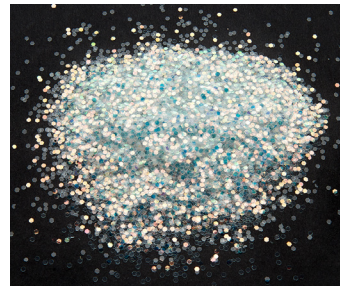

#### 1 lb. Ceiling Glitter

Part #	Color
TP07040	Goild Foil
TP07050	Clear Iris Iridescent Foil
TP07060	Diamond Dust
TP07070	Silver Foil

Add a sparkling effect that accents a paint color of any ceiling. May be applied by gun or thrown by hand while wearing safety glasses. Apply to wet or tacky surface.

- Add glimmer and sparkle to the topcoat of any ceiling.
- 1/16 in. die cut foil.
- 4 different colors available.
- 1 lb. covers 500 sq. ft.

Diamond Dust

Clear Iris Iridescent Foil

Gold Foil

Silver Foil